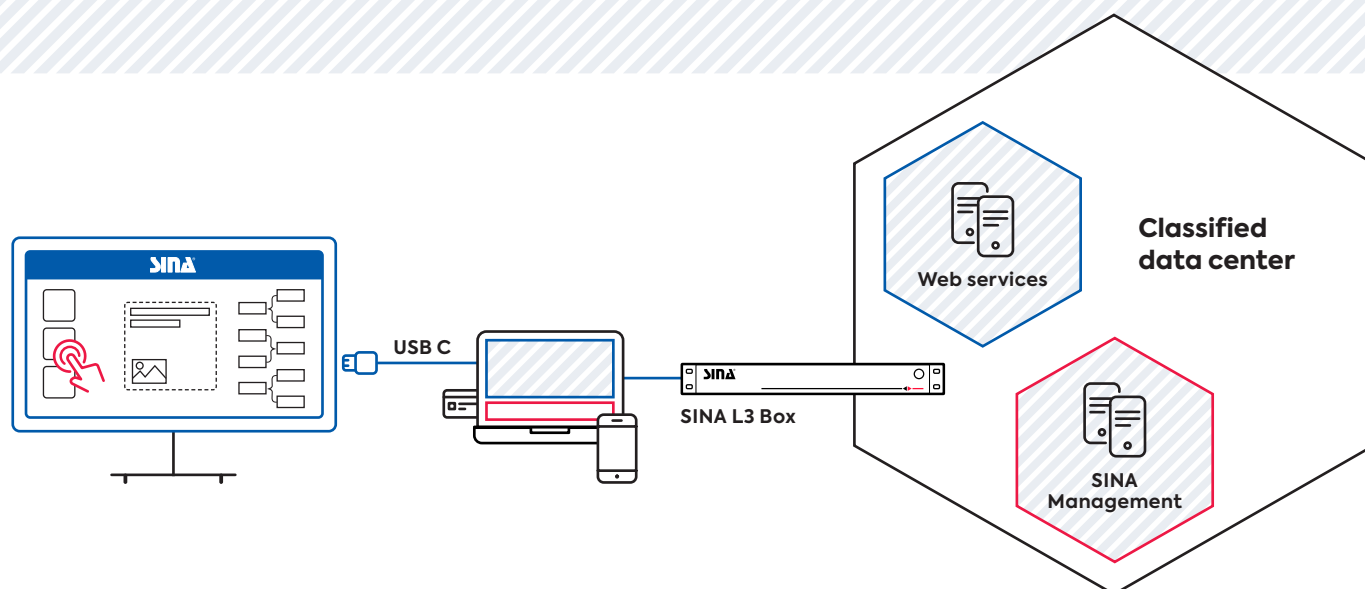

### Always VS-NfD compliant

Using the whiteboard is as simple as can be: SINA Workstation S<sup>2</sup> or SINA Mobile S are connected directly via USB-C cable. Thanks to plug-and-play, the whiteboard is immediately ready for use. The paired SINA device ensures security as usual VS-NfD compliant.

The interaction and compatibility with SINA products is tested and constantly updated. Users can access all web applications on the

SINA network at all times. Unlike other whiteboards on the market, the SINA supported Whiteboard does not use a potentially insecure “smart” operating system that is unsuitable for use with classified information.

The whiteboard has no network interfaces and does not store any personal data, which means it can safely be placed in publicly accessible meeting rooms without compromising security.

## Optimally equipped

The SINA supported Whiteboard comes as a complete bundle with essential components. Its external camera auto-focuses on the person currently speaking in the room, ensuring optimal image transmission. Additionally, it includes an integrated soundbar that provides excellent sound quality. A swivel arm with storage surface allows input devices to be conveniently moved in or out of the way.